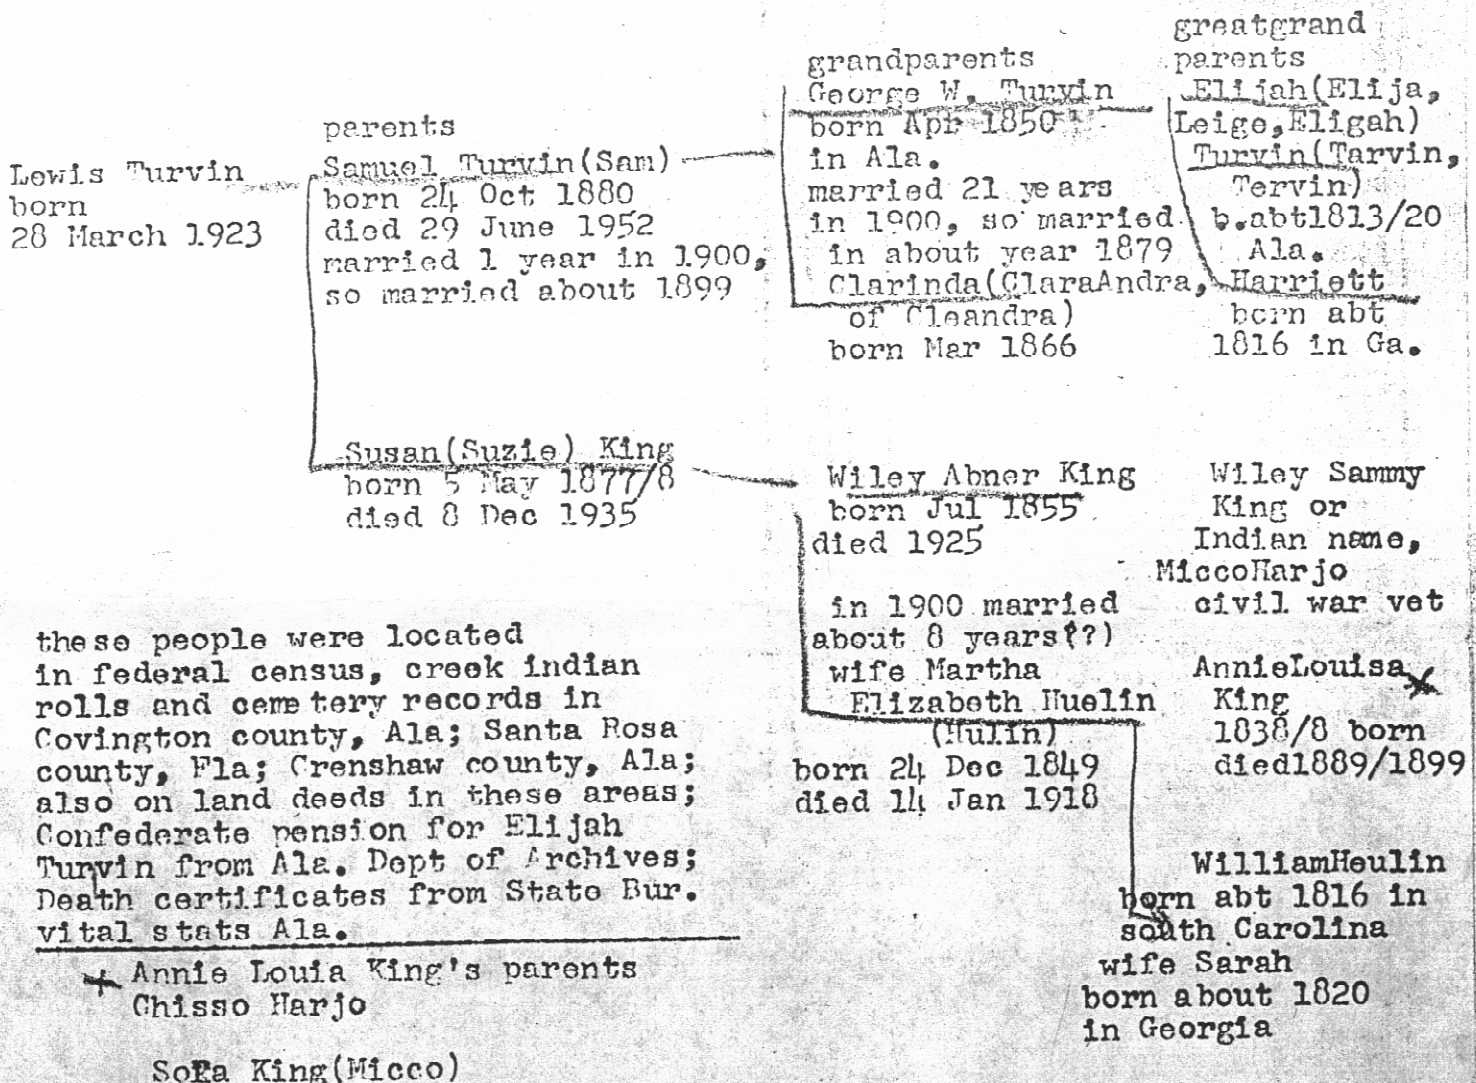

I very much appreciate your answering our query and your willingness to help. You will hear from me again soon.

Sincerely yours,

Mrs. Lola L. Sorensen, A. G.

cc/client, Lewis Turvin

Pedigree information

earliest Turvin in Florida/Alabama area one Jephtha Turvin died had a wife, Phebe (Pharobi) Pyburn. Jephtha died before 1830's and his wife took up his large tracts of land. We believe above Elijah to be a possible son or Grandson circumstantialy to Jephtha.